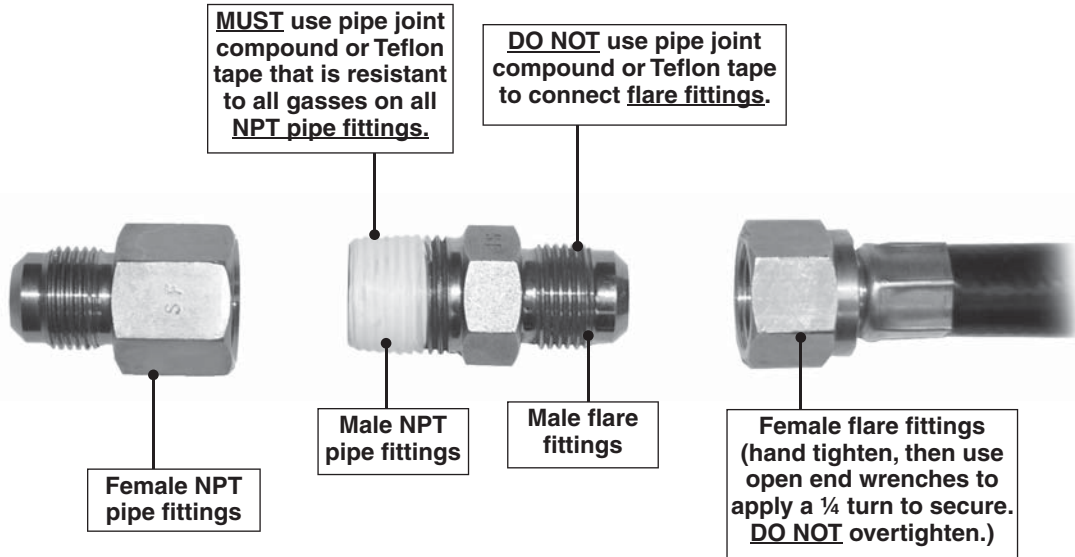

# IMPORTANT

Follow these guidelines when making gas connections. Be sure to properly tighten all connections, and leak test.

ROBERT H. PETERSON CO. • 14724 East Proctor Avenue • City of Industry, CA 91746

REV 0 - 1908070955

L-C2-606

# IMPORTANT

Following these guidelines when making gas connections. Be sure to properly tighten all connections, and leak test.

ROBERT H. PETERSON CO. • 14724 East Proctor Avenue • City of Industry, CA 91746