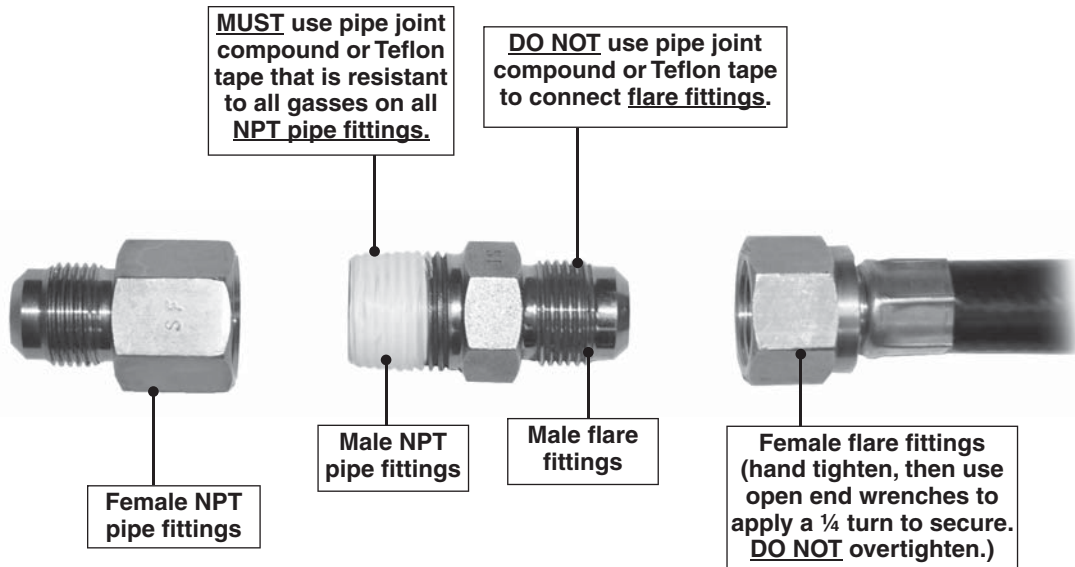

# IMPORTANT

Follow these guidelines when making gas connections. Be sure to properly tighten all connections, and leak test.

ROBERT H. PETERSON CO. • 14724 East Proctor Avenue • City of Industry, CA 91746

REV 0 - 1908070955

L-C2-606

# IMPORTANT

Following these guidelines when making gas connections. Be sure to properly tighten all connections, and leak test.

ROBERT H. PETERSON CO. • 14724 East Proctor Avenue • City of Industry, CA 91746