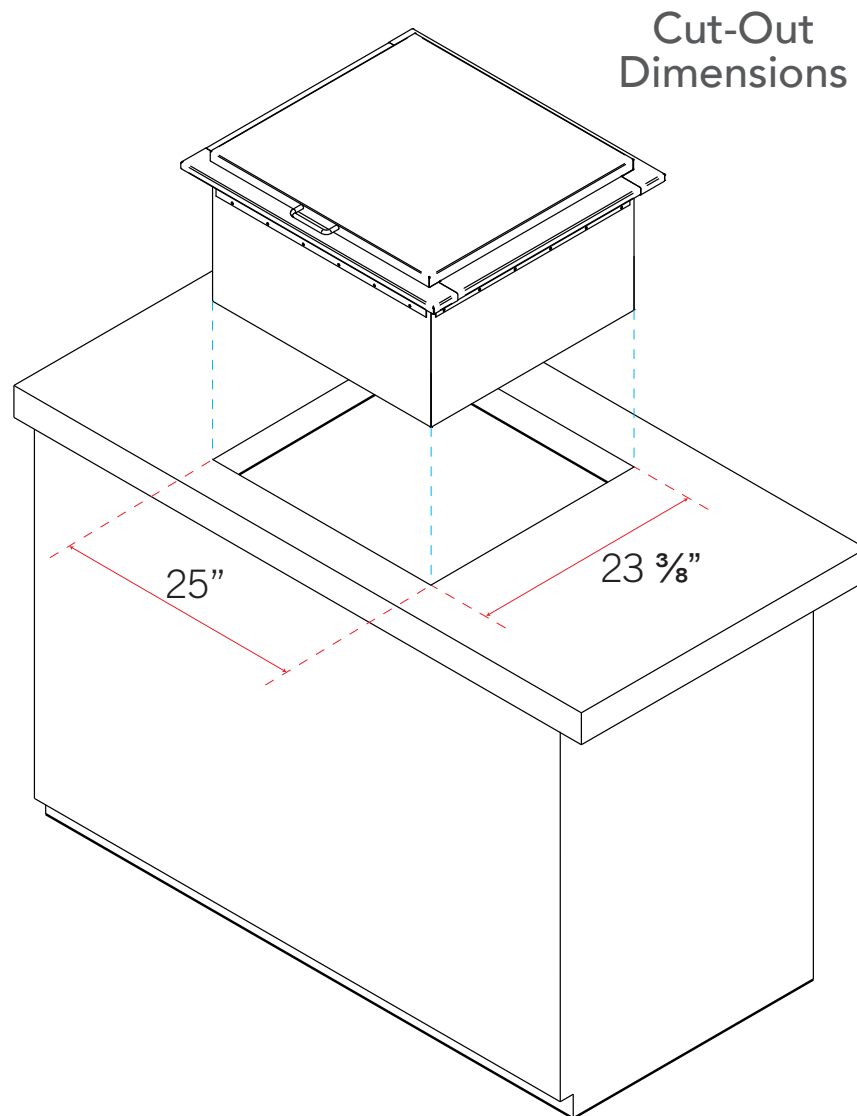

FIREMAGIC®

Drop-In Refreshment Center

With Removable Insulated Lid

FireMagic® Drop-In Refreshment Center

Complete your outdoor kitchen with a FireMagic® Drop-In Refreshment Center. This premium quality cooler holds up to 40 lbs of ice and is fully insulated to keep your choice of beverages cold and frosty. Top lid and hinges can be easily removed for ready access to the cooler.

Feature Highlights:

- 304 stainless steel construction
- Fully insulated bin and lid
- 2.9 cubic feet capacity
- Removable gasketed lid
- Drain Kit Included

Model #
33596

33596 - DROP-IN REFRESHMENT CENTER

Description	Model	Cut-Out Dimensions
Drop-In Refreshment Center with Removable Insulated Lid	33596	25" w x 23 ³ / ₈ " d x 12 ³ / ₄ h*

*Drain assembly clearance must also be provided.