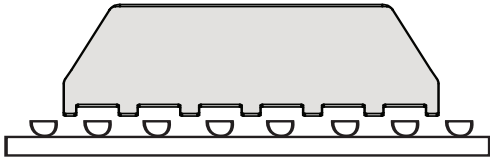

GRID SCRAPER

Model # 3502H
3502A

These grid scrapers are designed to be used with Fire Magic cooking grids as outlined below:

3502H

Diamond Sear trapezoid cooking grids*

* **Note:** Not for use with electric grills equipped with diamond sear cooking grids

3502A

Round cooking grids

To use: Run scraper slowly with firm pressure on cooking grids in front to back motion

Dishwasher Safe

Robert H. Peterson Co. • 14724 East Proctor Avenue • City of Industry, CA 91746